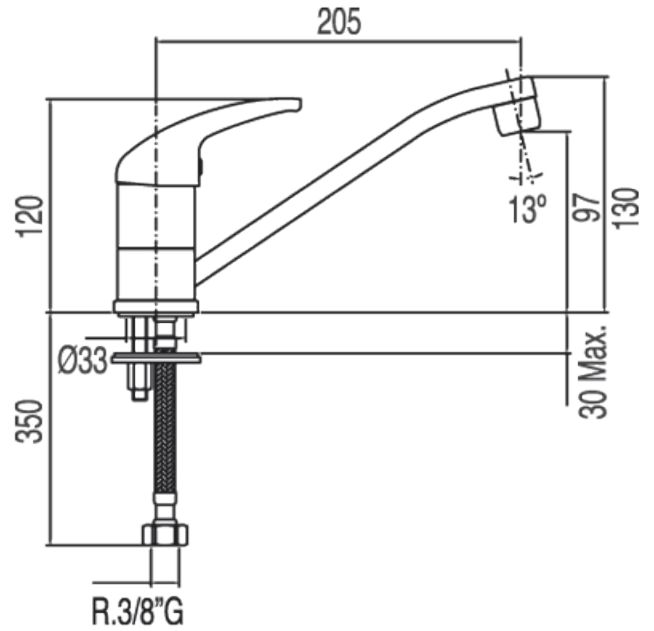

Single lever single hole sink mixer BASIC: chrome finish

91.34.591

Kitchen mixer taps

Mixer

Lever

Aerator

Surface

CRO 130337