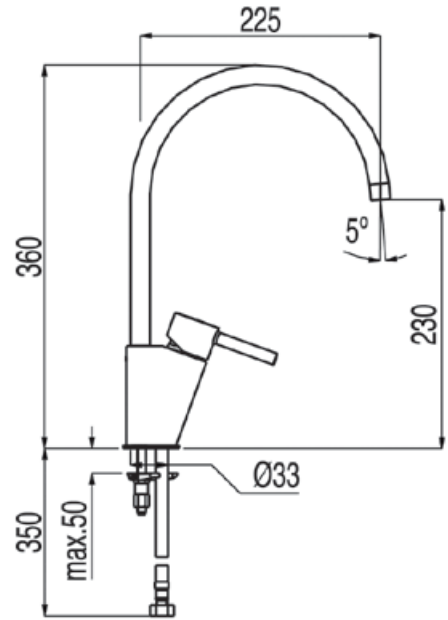

Single lever single hole sink mixer ALPLUS: chrome finish, lever

Kitchen mixer taps
 Mixer
 Lever
 Aerator
 Surface

CRO 183341